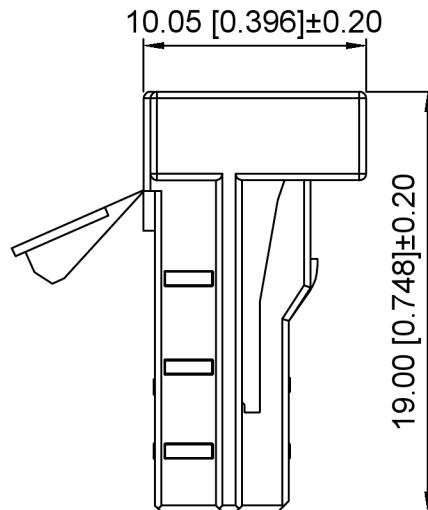

Temperature range: -40°C--+125°C
 温度范围: -40°C--+125°C

K 137635 H M - XX - PT X
 ① ② ③ ④ ⑤ ⑥ ⑦

- 1.K: XKBTEK-Car Connector
- 2.XKB Series No
- 3.Category:H-Housing
- 4.Category:M-Male Housing
- 5.Row No.Pin No:XX-04 Pin
- 6.Material:PT-PBT
- 7.Color:B-Black ; W-White

K137635HM-XX-PTX	PBT	K137635W	K137635HF	K137635TF
PART NO	Material	Suitable XKB Wafer	Suitable XKB Housing	Suitable XKB Terminal

					ANGULAR	±5°
ΔX					L ≤ 4	±0.2
ΔX					4 < L ≤ 16	±0.3
ΔX					16 < L ≤ 63	±0.4
MARK					L > 63	±0.5
REVISIONS					UNSPECIFIED TOLERANCES	
www.helloxkb.com www.helloxkb.cn www.xk-dg.cn						

DSND		SCALE: N/A	MODEL TYPE: 2.2mm Automobile connector
DWN		VIEW:	PART NO.: K137635HM-XX-PTX
CHKD		UNIT: mm/in	DWG NO.: X-K137635HM-XX-PTX
APPD		SIZE: A4	WEIGHT
XKB INDUSTRIAL PRECISION CO., LIMITED			SHEET
			REVISION
			1/1
			A0